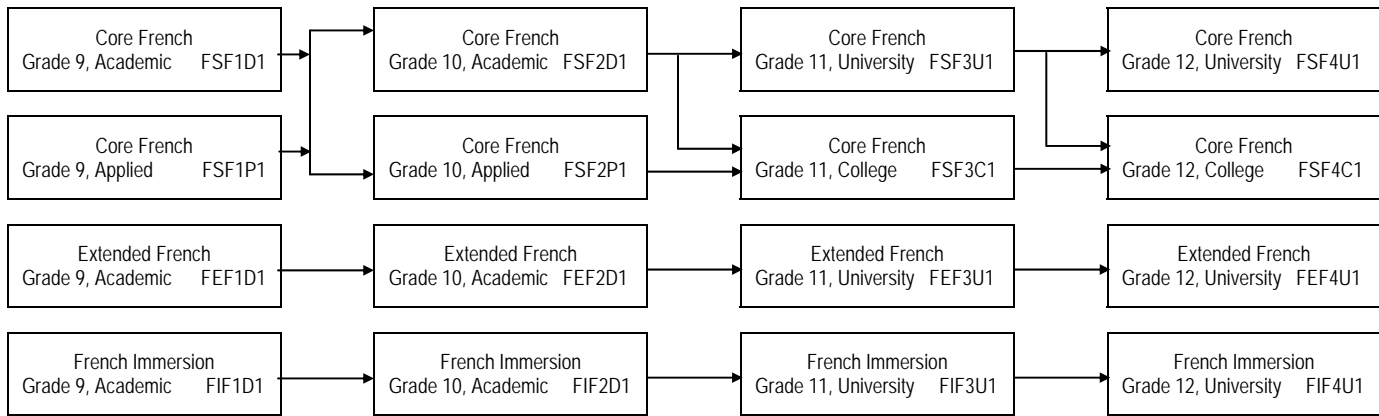

Prerequisite Chart for French as a Second Language, Grades 9-12

This chart maps out all the courses in the discipline and shows the links between courses and the possible prerequisites for them. It does not attempt to depict all possible movements from course to course.

Notes:

1. The prerequisite for Grade 9 Extended French, FEF1D1, is the elementary Extended French program or the elementary French Immersion program, or equivalent.
2. The prerequisite for Grade 9 French Immersion, FIF1D1, is the elementary French Immersion program, or equivalent.